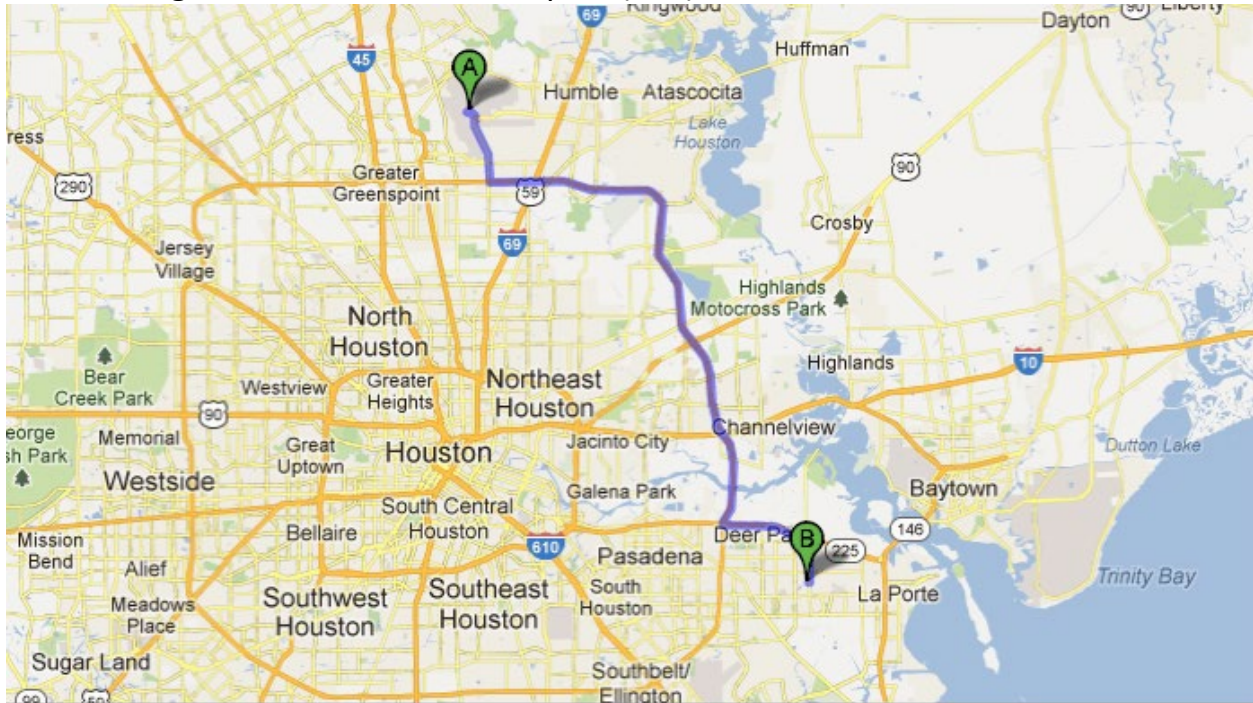

(18.2 mi – about 25 mins)

1. Head east on Hobby Airport Loop.
2. Slight left to stay on Hobby Airport Loop.
3. Continue onto Broadway St.
4. Turn right onto Bellfort St.
5. Turn left onto Gulf Fwy.
6. Take the ramp on the left onto I-45 N.
7. Take exit 40B for Interstate 610 E toward Texas 225/Pasadena.
8. Merge onto I-610 E.
9. Take exit 30B for TX-225 E/La Porte toward Pasadena.
10. Merge onto TX-225 E.
11. Take the exit toward Independence Parkway.
12. Merge onto Pasadena Freeway Frontage Rd.
13. Turn right onto S Battleground Rd.
14. Continue onto Underwood Rd.
15. Turn right onto Awesome Ln. Destination will be on the right.

Directions

From George Bush International Airport (IAH)

(34.0 mi – about 39 mins)

1. Head west on N Terminal Rd.
2. Slight right onto John F Kennedy Blvd.
3. Take the Texas 8 Beltway E ramp on the left to US-59 E.
4. Merge onto TX-8 Beltway E.
5. Take the exit toward TX-225/Deer Park/Houston.
6. Merge onto East Sam Houston Pkwy N.
7. Turn left onto Pasadena Freeway Frontage Rd.
8. Take the ramp on the left onto TX-225 E.
9. Take the exit toward Independence Parkway.
10. Merge onto Pasadena Freeway Frontage Rd.
11. Turn right onto S Battleground Rd.
12. Continue onto Underwood Rd.
13. Turn right onto Awesome Ln. destination will be on the right.