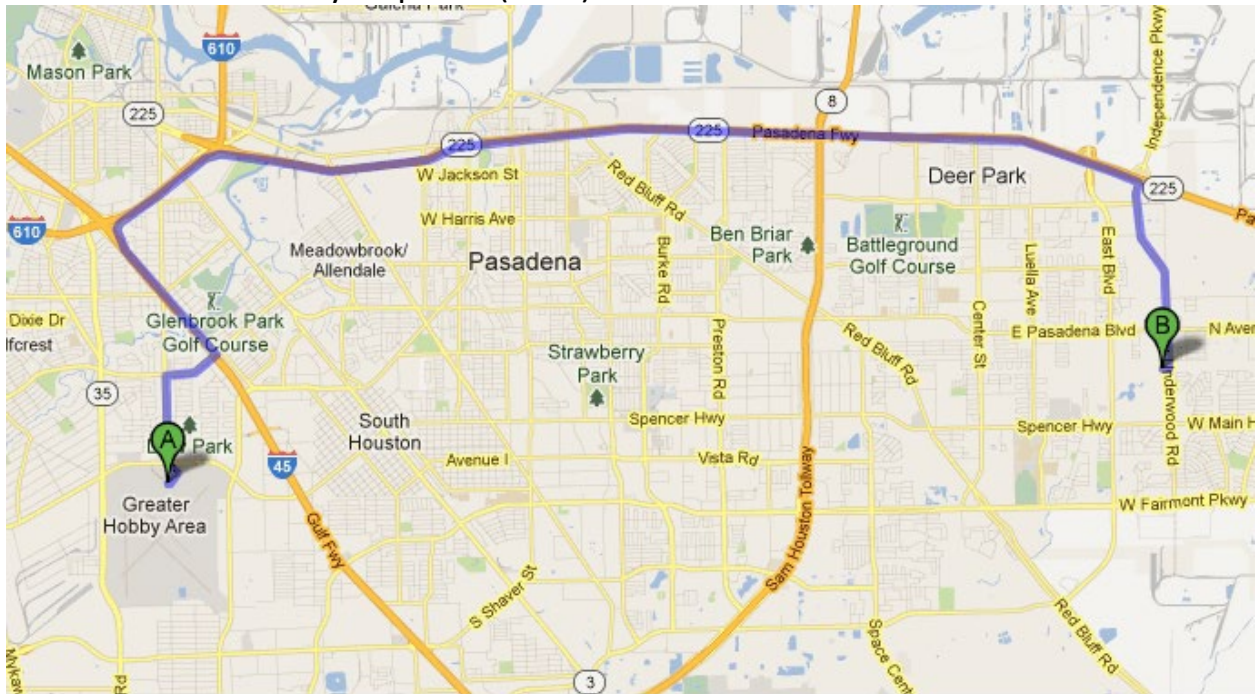

(18.2 mi – about 25 mins)

1. Head east on Hobby Airport Loop.
2. Slight left to stay on Hobby Airport Loop.
3. Continue onto Broadway St.
4. Turn right onto Bellfort St.
5. Turn left onto Gulf Fwy.
6. Take the ramp on the left onto I-45 N.
7. Take exit 40B for Interstate 610 E toward Texas 225/Pasadena.
8. Merge onto I-610 E.
9. Take exit 30B for TX-225 E/La Porte toward Pasadena.
10. Merge onto TX-225 E.
11. Take the exit toward Independence Parkway.
12. Merge onto Pasadena Freeway Frontage Rd.
13. Turn right onto S Battleground Rd.
14. Continue onto Underwood Rd.
15. Turn right onto Awesome Ln. Destination will be on the right.

Directions

From George Bush International Airport (IAH)

(34.0 mi – about 39 mins)

1. Head west on N Terminal Rd.
2. Slight right onto John F Kennedy Blvd.
3. Take the Texas 8 Beltway E ramp on the left to US-59 E.
4. Merge onto TX-8 Beltway E.
5. Take the exit toward TX-225/Deer Park/Houston.
6. Merge onto East Sam Houston Pkwy N.
7. Turn left onto Pasadena Freeway Frontage Rd.
8. Take the ramp on the left onto TX-225 E.
9. Take the exit toward Independence Parkway.
10. Merge onto Pasadena Freeway Frontage Rd.
11. Turn right onto S Battleground Rd.
12. Continue onto Underwood Rd.
13. Turn right onto Awesome Ln. destination will be on the right.